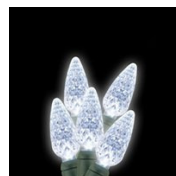

70-Lt. C6 LED Light Set
Indoor/Outdoor
KEL-20613 Pure White
Reg. $24.95

$17.98